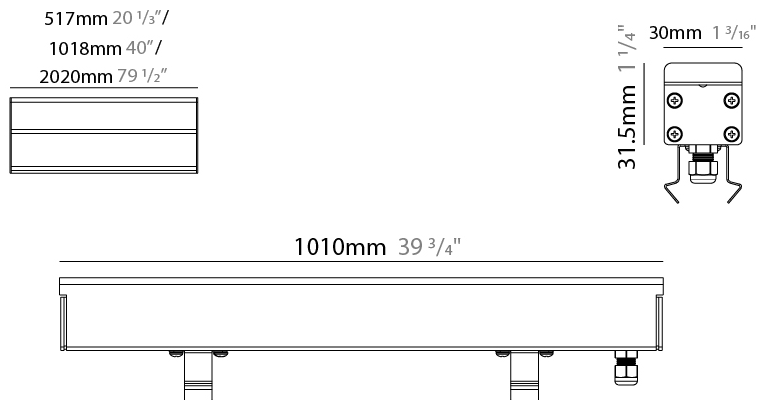

PROJECT	_____
TYPE	_____
SPECIFIER	_____
QUANTITY	_____
DATE	_____

RANGER 30 RECESSED

E12I0031-RGBW

base number

1. To build a product code in our configurator select the specify button on the base model # product page
2. To build a manual product code on this datasheet choose from the options listed below in blue font and add the suffix to the base model #

GENERAL

Series: Ranger 30
Brand: Unonovesette
Division: Exterior
Mounting Type: Recessed
Mounting Location: In-Ground
Subcategory: Drive Over

PHYSICAL

Shape: Rectangle
Length (mm): 1010
Length (in): 39 3/4
Width (mm): 30
Width (in): 1 1/4
Height (mm): 31.5
Height (in): 1 1/4
Light Distribution: Direct
Weight (kg): 0.56
Weight (lbs): 2.45
Load Resistance (kg): 5000
Load Resistance (lbs): 11023
Fixture Finish: Opal White
Fixture Material: Extruded PMMA with Opal
Cable Details: IP67 300mm Cable

ELECTRICAL

Lamp Type: LED
Input Wattage (W): 23
Dimming: DMX
Control Gear: DMX
Driver Included: No
Driver Location: Remote
Driver Type: Constant Voltage - Universal
Driver Class: Class 2
Input Voltage (V): 120 - 277
Output Voltage (V): 24

LED

Color Temperature (°K): RGBW
CRI: >90 CRI
Lamp Life (hrs): 100000
Special LEDs offerings: RGBW

OPTICAL

Optic°: 150
Beam Angle: Diffused
Adjustability: Fixed

RATINGS AND CERTIFICATIONS

Certified By: Certified for North American Standards
IP rating: IP67
IK Rating: IK10