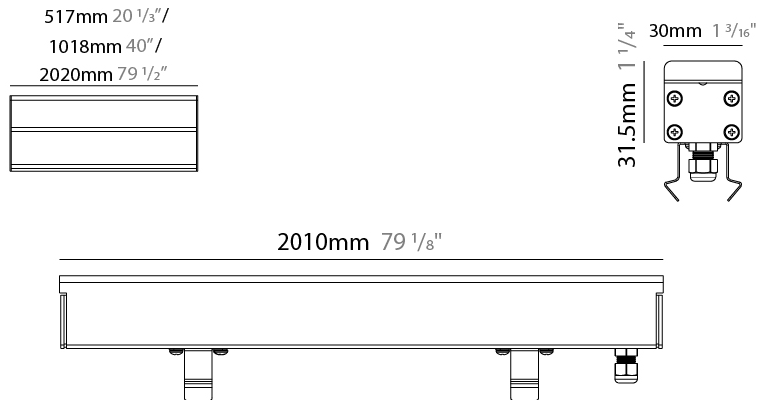

PROJECT	_____
TYPE	_____
SPECIFIER	_____
QUANTITY	_____
DATE	_____

RANGER 30 RECESSED

E12I0032-RGBW

base number

1. To build a product code in our configurator select the specify button on the base model # product page
2. To build a manual product code on this datasheet choose from the options listed below in blue font and add the suffix to the base model #

GENERAL

Series: Ranger 30
Brand: Unonovesette
Division: Exterior
Mounting Type: Recessed
Mounting Location: In-Ground
Subcategory: Drive Over

PHYSICAL

Shape: Rectangle
Length (mm): 2010
Length (in): 79 1/8
Width (mm): 30
Width (in): 1 1/4
Height (mm): 31.5
Height (in): 1 1/4
Light Distribution: Direct
Weight (kg): 2.22
Weight (lbs): 4.89
Load Resistance (kg): 5000
Load Resistance (lbs): 11023
Fixture Finish: Opal White
Fixture Material: Extruded PMMA with Opal
Cable Details: IP67 300mm Cable

ELECTRICAL

Lamp Type: LED
Input Wattage (W): 46
Dimming: DMX
Control Gear: DMX
Driver Included: No
Driver Location: Remote
Driver Type: Constant Voltage - Universal
Driver Class: Class 2
Input Voltage (V): 120 - 277
Output Voltage (V): 24

LED

Color Temperature (°K): RGBW
CRI: >90 CRI
Lamp Life (hrs): 100000
Special LEDs offerings: RGBW

OPTICAL

Optic°: 150
Beam Angle: Diffused
Adjustability: Fixed

RATINGS AND CERTIFICATIONS

Certified By: Certified for North American Standards
IP rating: IP67
IK Rating: IK10